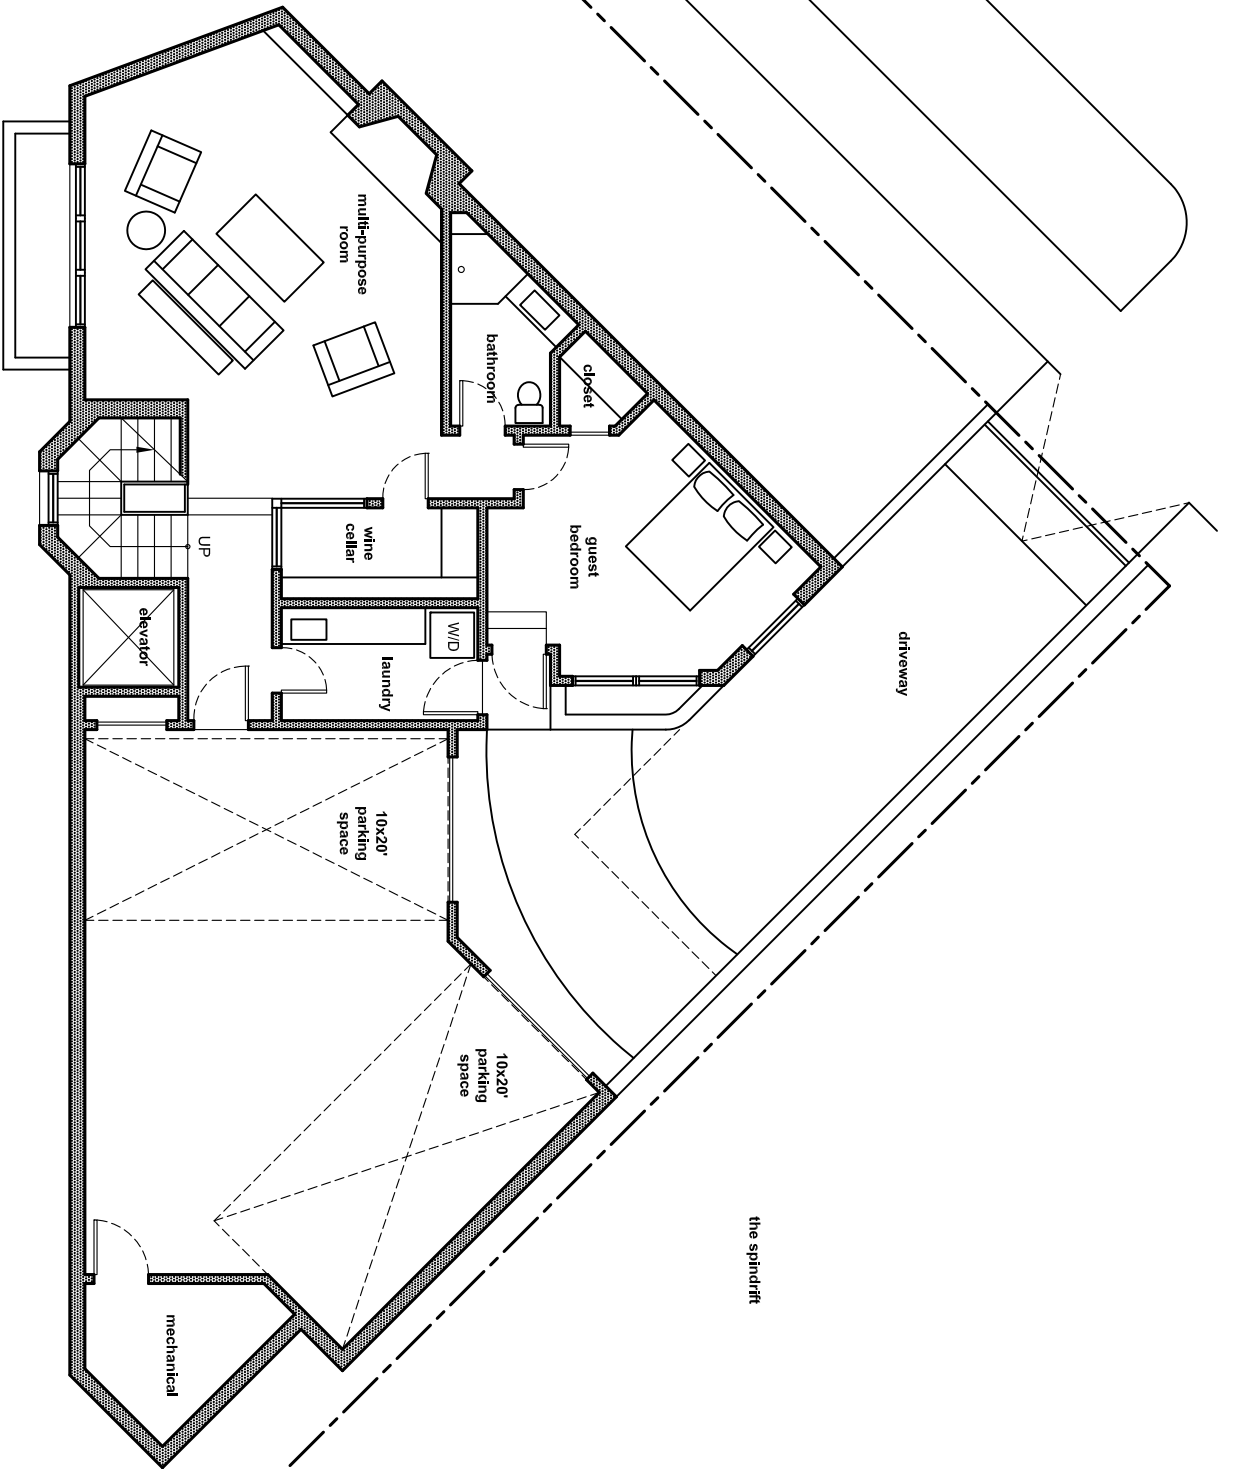

olive owen residence  
south elevation (olive avenue)  
coronado, california 92118

christian rice design, inc. 311 4th avenue, #402 san diego, california 92101 cr@christianrice.com

olive owen residence  
west elevation (1 avenue)  
coronado, california 92118

christian rice design, inc. 311 4th avenue, #402 san diego, california 92101 cr@christianrice.com

olive owen residence  
 first level  
 coronado, california 92118

christian rice design, inc. 311 4th avenue, #402 san diego, california 92101 cr@christianrice.com

olive owen residence  
 second level  
 coronado, california 92118

olive owen residence  
 basement level  
 coronado, california 92118

christian rice design, inc. 311 4th avenue, #402 san diego, california 92101 cr@christianrice.com