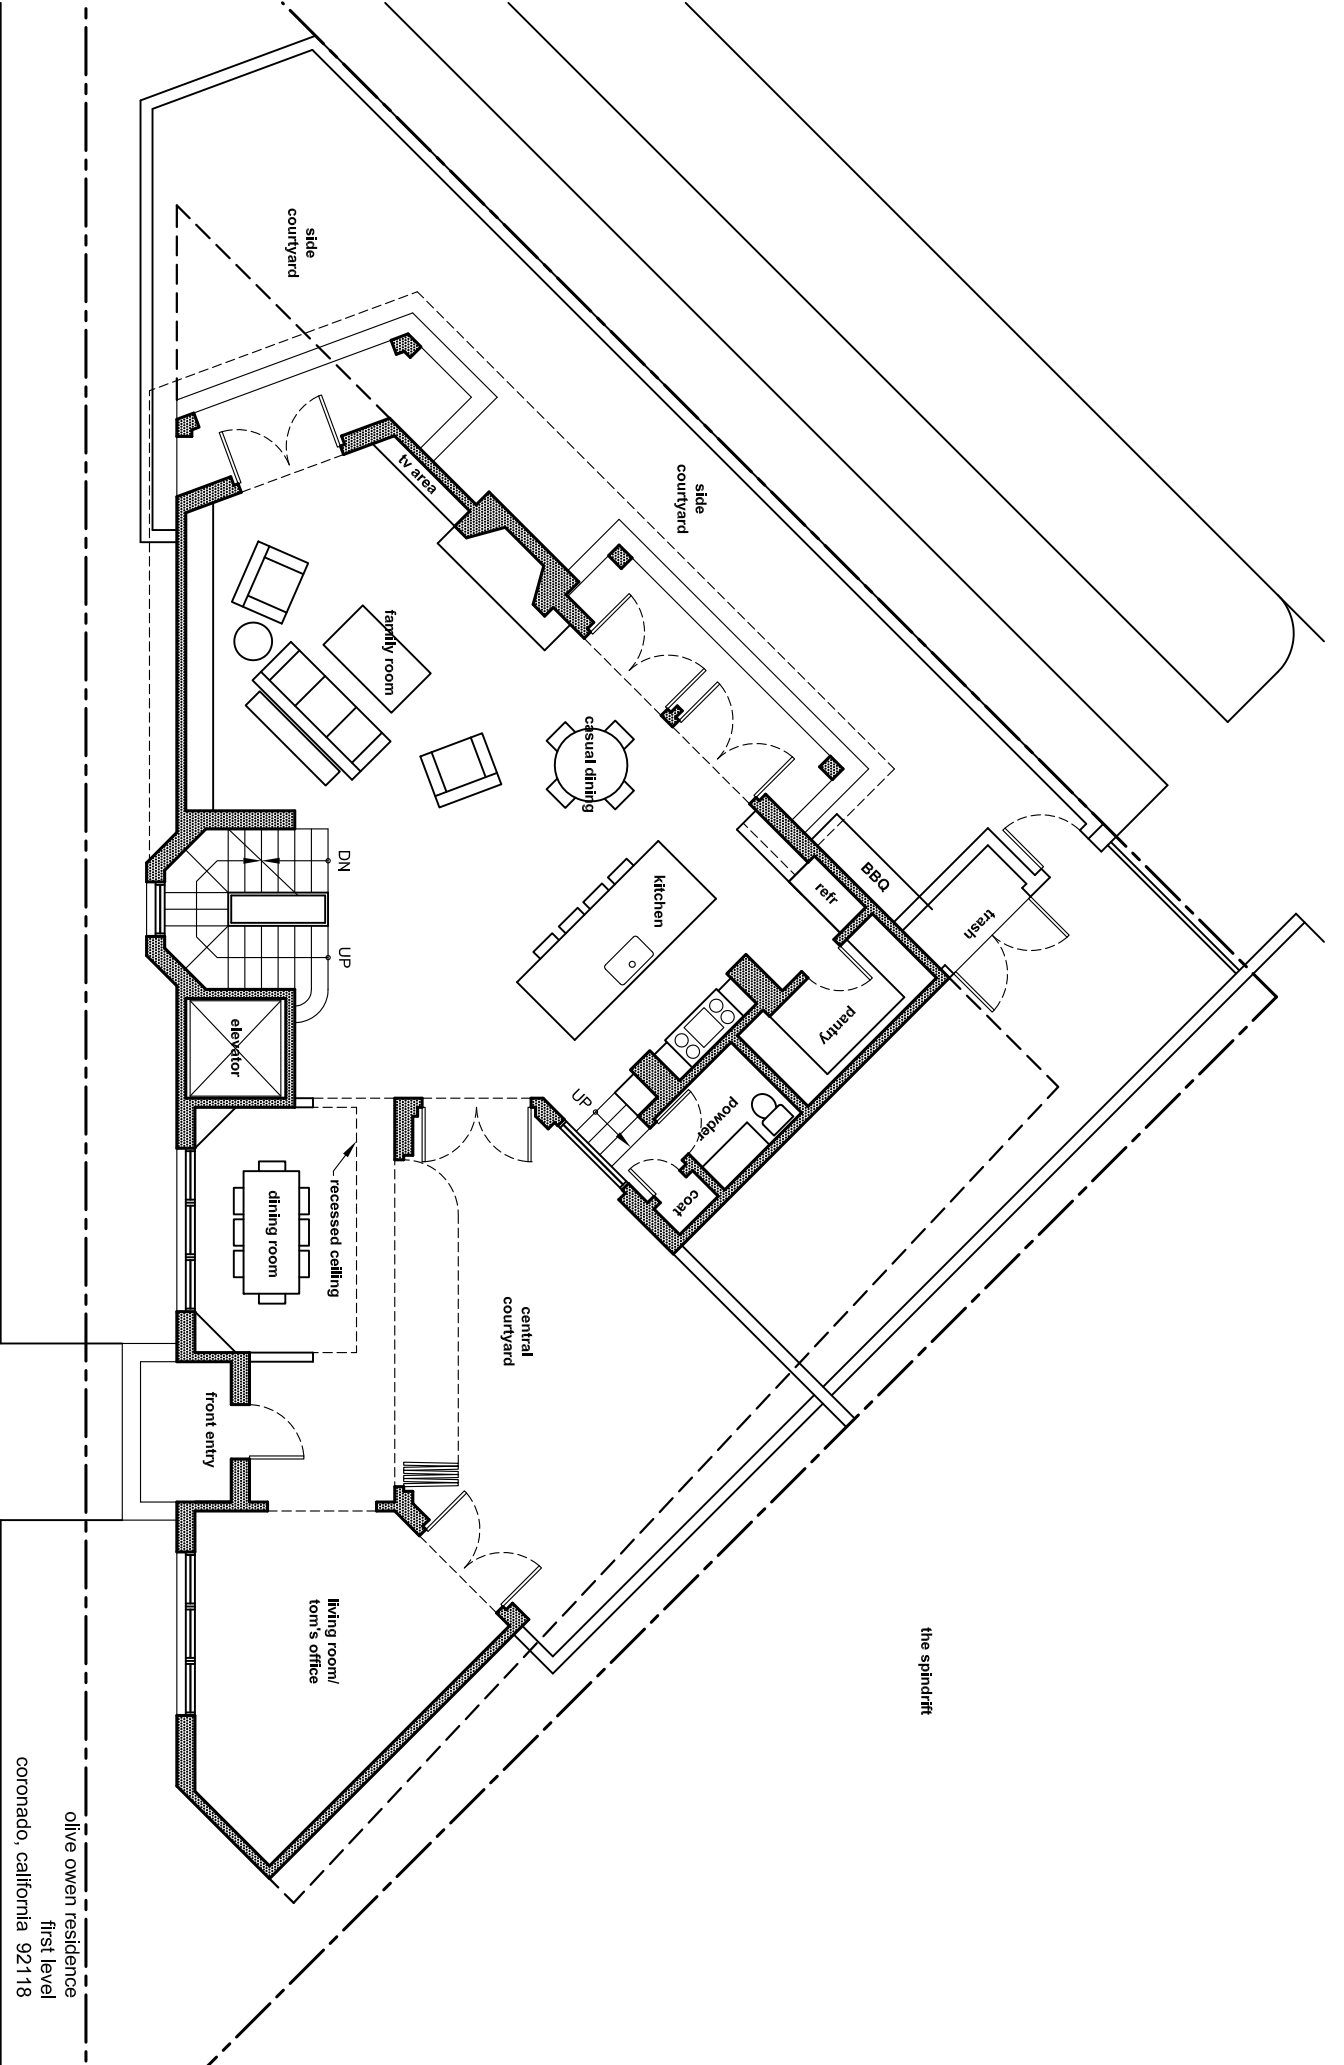

olive owen residence  
south elevation (olive avenue)  
coronado, california 92118

christian rice design, inc. 311 4th avenue, #402 san diego, california 92101 cr@christianrice.com

olive owen residence  
west elevation (1 avenue)  
coronado, california 92118

christian rice design, inc. 311 4th avenue, #402 san diego, california 92101 cr@christianrice.com

olive owen residence  
 first level  
 coronado, california 92118

christian rice design, inc. 311 4th avenue, #402 san diego, california 92101 cr@christianrice.com

olive owen residence  
 second level  
 coronado, california 92118

olive owen residence  
 basement level  
 coronado, california 92118

christian rice design, inc. 311 4th avenue, #402 san diego, california 92101 cr@christianrice.com