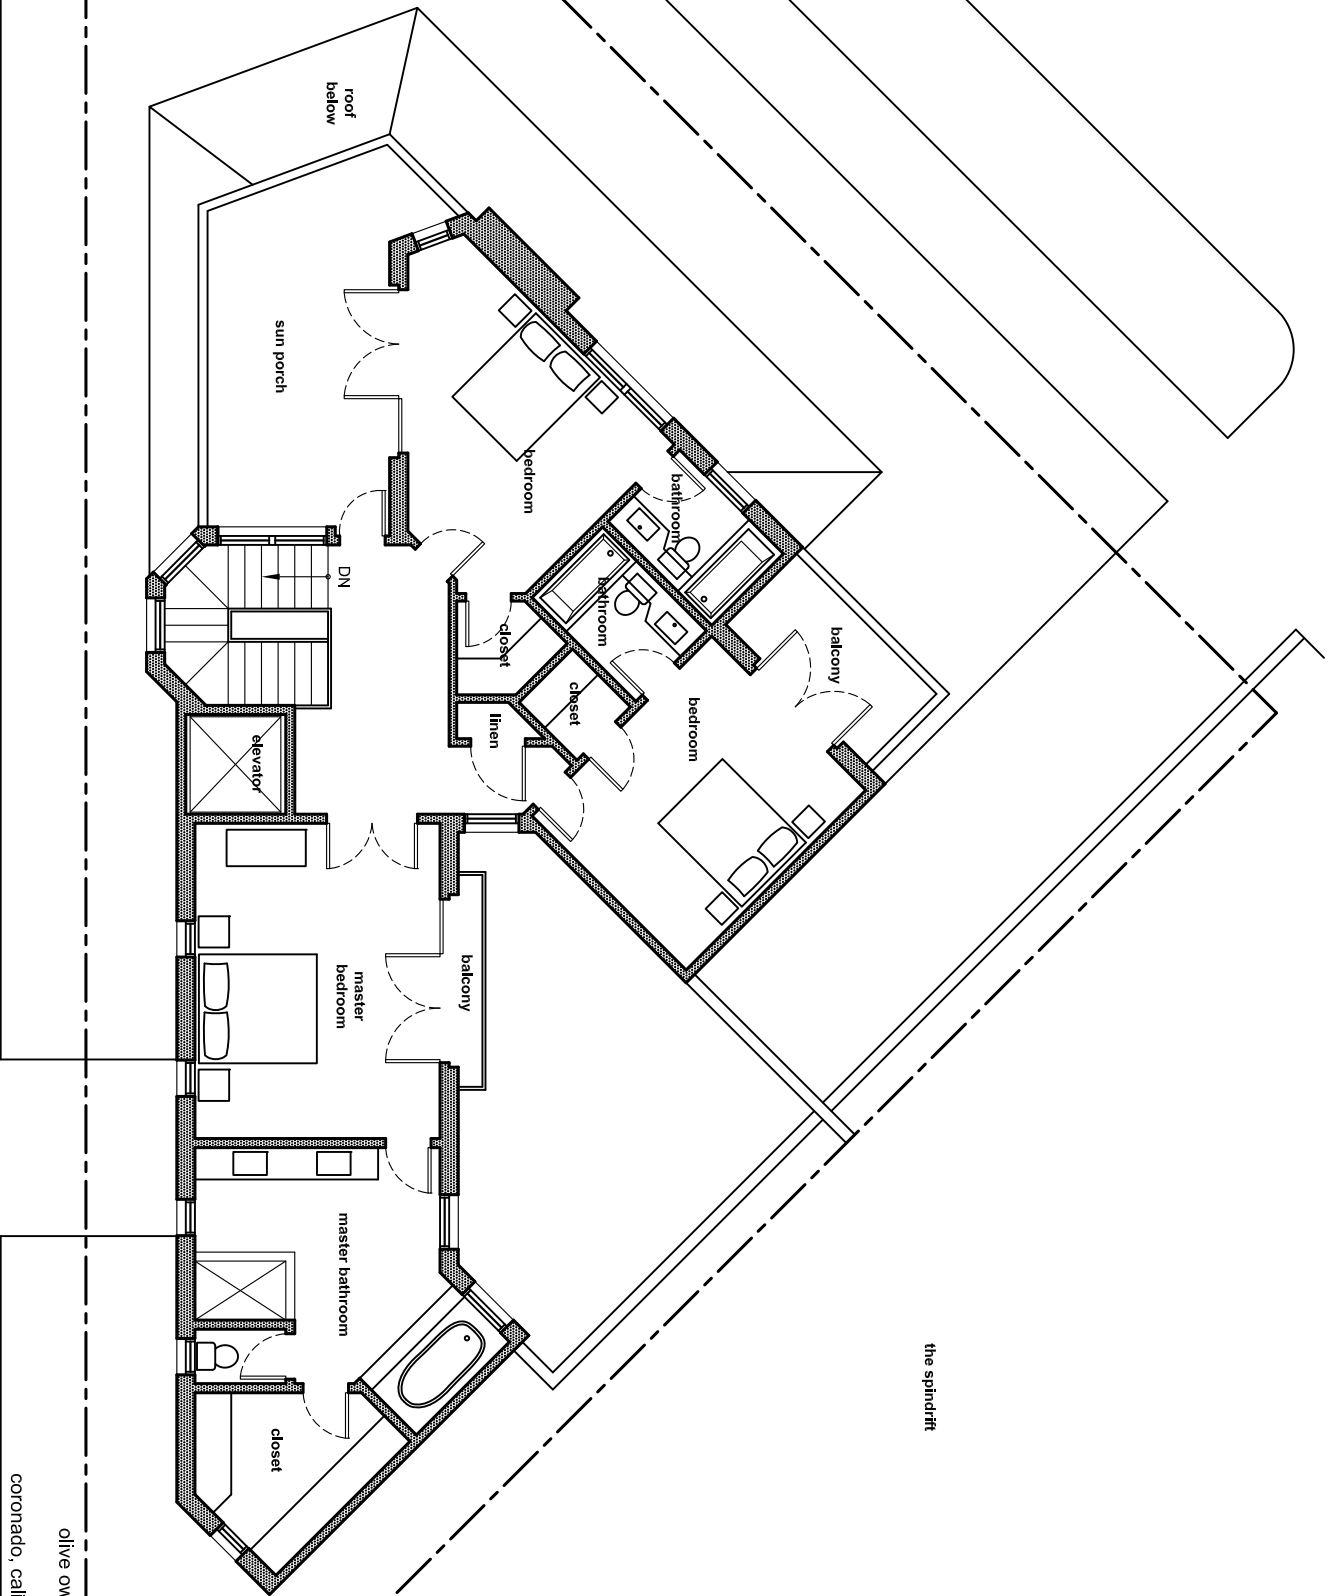

olive owen residence  
south elevation (olive avenue)  
coronado, california 92118

christian rice design, inc. 311 4th avenue, #402 san diego, california 92101 cr@christianrice.com

olive owen residence  
west elevation (1 avenue)  
coronado, california 92118

christian rice design, inc. 311 4th avenue, #402 san diego, california 92101 cr@christianrice.com

olive owen residence  
 first level  
 coronado, california 92118

christian rice design, inc. 311 4th avenue, #402 san diego, california 92101 cr@christianrice.com

olive owen residence  
 second level  
 coronado, california 92118

olive owen residence  
 basement level  
 coronado, california 92118

christian rice design, inc. 311 4th avenue, #402 san diego, california 92101 cr@christianrice.com